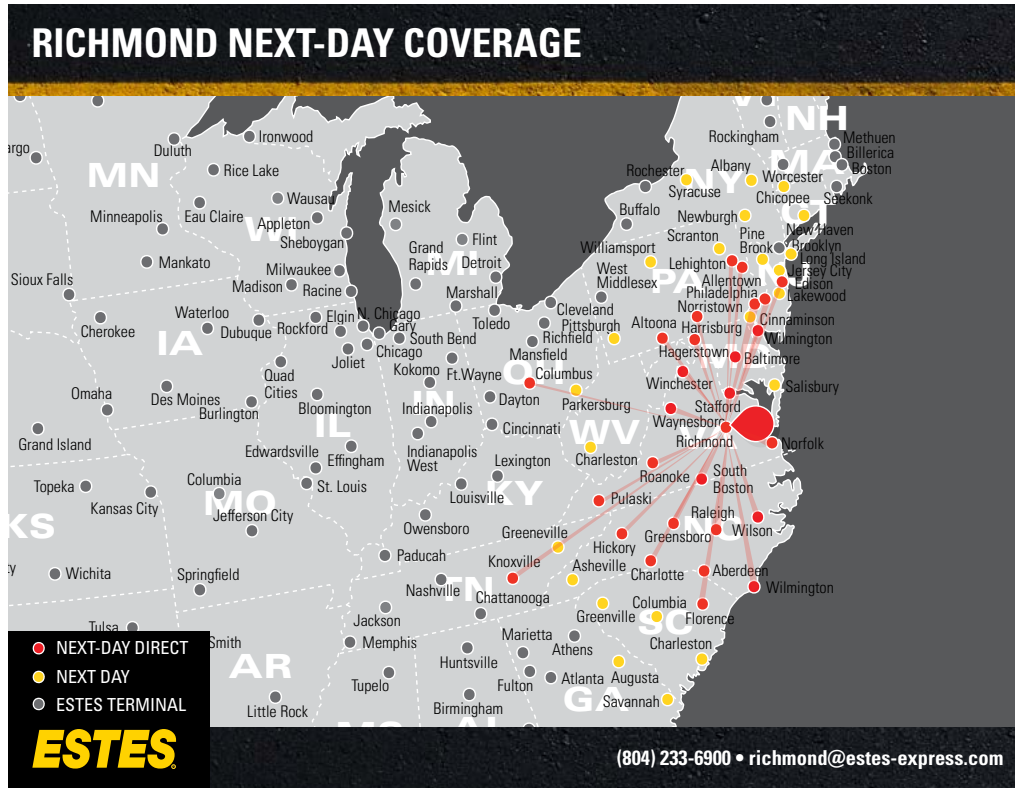

SHORT-HAUL FREIGHT SHIPPING

Richmond, VA

As one of our 26 hub terminals, Estes' [Richmond facility](#) serves as a central node in our transportation network. With its 98 doors and advanced sorting and routing technology, the Richmond hub processes shipments from multiple origins, then redistributes them for direct runs to and from major U.S. cities like Philadelphia, Charlotte, Columbus, Baltimore, and more!

Ready to make a [short-haul](#) shipment? Whether you're shipping out of our Richmond terminal, or to or from any of its direct points, you'll enjoy:

- » Direct lanes that run every night like clockwork
- » Reduced freight handling and superior reliability
- » Dependable transit times for additional peace of mind

[Learn more](#) about our vast hub-and-terminal network and comprehensive short-haul coverage or give your account manager a call today!

From short-haul to long-haul, Estes does it all.